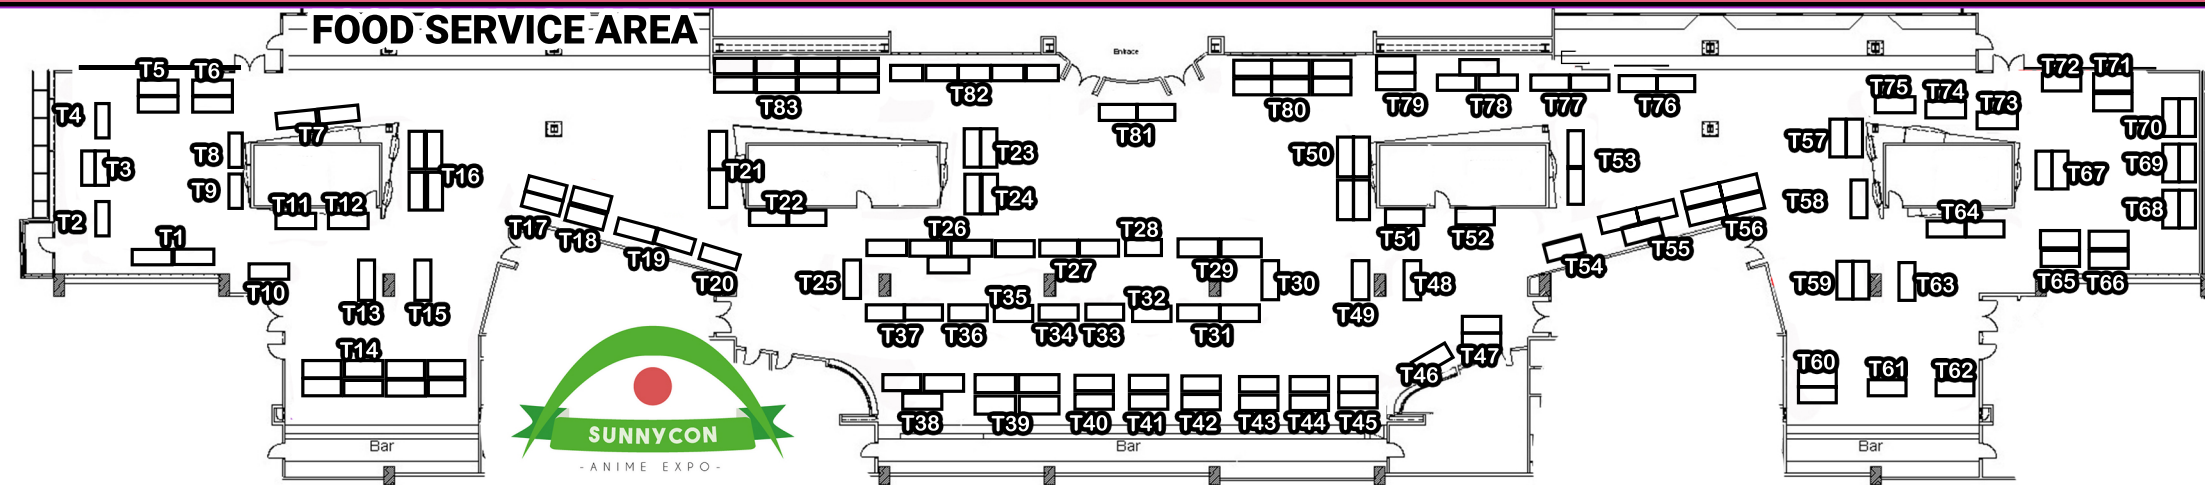

TRADERS AREA

PLATINUM SUITE LEVEL 2

- | | | | |
|----------------------------------|-------------------------|--------------------------------|---------------------------------|
| T1 Raluca Farcas | T21 Cindacry | T42 Looploom.co | T63 Kidura |
| T2 Figmata | T22 Murasakoni | T43 World of Mewa | T64 Skuldworks |
| T3 Damnation Party | T23 Rosemitcho | T44 TinyFriendsUK | T65 GhoulishlyGee |
| T4 httpshaley | T24 MrEchoAngel | T45 Silvia and Rain | T66 Cats Are Better Than People |
| T5 KnotLikeThat | T25 Clay By Sophie Gray | T46 Critical Queer | T67 Red Dragon Crafts |
| T6 ChubbiStar | T26 Midnight Kawaii | T47 Chompworks | T68 Design Feaks Emporium |
| T7 Pastelpandabum | T27 Spirutts | T48 Peepers The Crab | T69 Oracles Emporium |
| T8 Wateland Workshop | T28 Boo Makes Things | T49 Citrus Sapling | T70 Peter Henderson Art |
| T9 Ellen Stubbing Art | T29 Tians Gifts | T50 Crossed Bones | T71 Hoard & Sundry |
| T10 CraftingSkulduggery | T30 Buddy Club | T51 LUSH Sunderland | T72 Seraeph |
| T11 Teahermit Comics | T31 Bardic Inspiration | T52 Manhua Cha | T73 VampkeroArt |
| T12 Lemon Mango Draws | T32 Chocokopta | T53 Lunaukstudio | T74 Panda San Shop |
| T13 LilBee Arts + Tealeaf. Draws | T33 Mahou Nippon | T54 DollyPeg Bakery | T75 Faux Geek |
| T14 Weeaboo Warehouse | T34 Stardust Allergy | T55 The Galloway Fudge Company | T76 Novalyon |
| T15 Kirbles & Holsi | T35 The Book Badgers | T56 Charming Sushi | T77 H0lyhandgrenade |
| T16 MLTYUniverse | T36 MOON KEKEIART CAFE | T57 Rorobun | T78 Queer and Cute |
| T17 Tales of Toria | T37 Crafty Pigeon | T58 Fiflerovium | T79 Hundred2OneShot |
| T18 All Seeing Arts and Crafts | T38 Chao Illustrations | T59 Style By Sakura | T80 Sore Thumb Retro Games |
| T19 Branchii | T39 Sarah Graley | T60 Fizzy Fuzzies | T81 Otaku.co.uk |
| T20 Vinylesque | T40 JewelleryPatisserie | T61 Chain Rainbow Productions | T82 Azgard Collectibles |
| | T41 Hillman's Handmade | T62 Billacookie | T83 KonoCo |